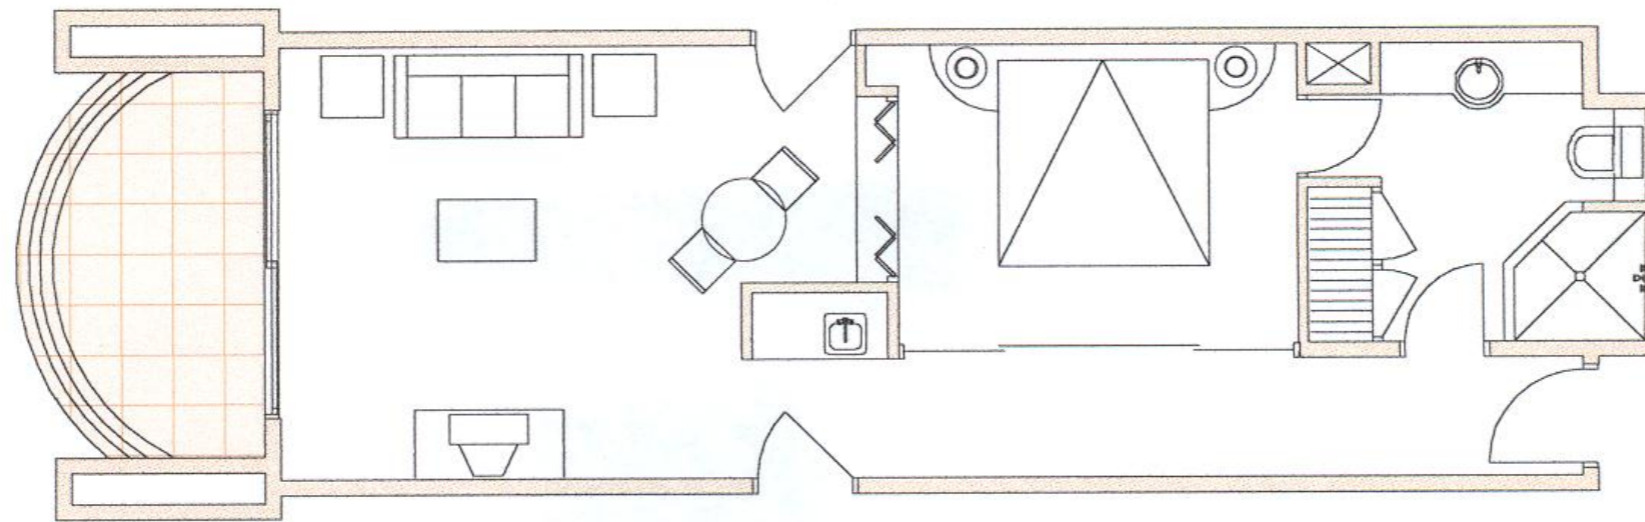

ONE BEDROOM DELUXE

TOTAL AREA
717.26 sq. Ft
66.66 sq.mt