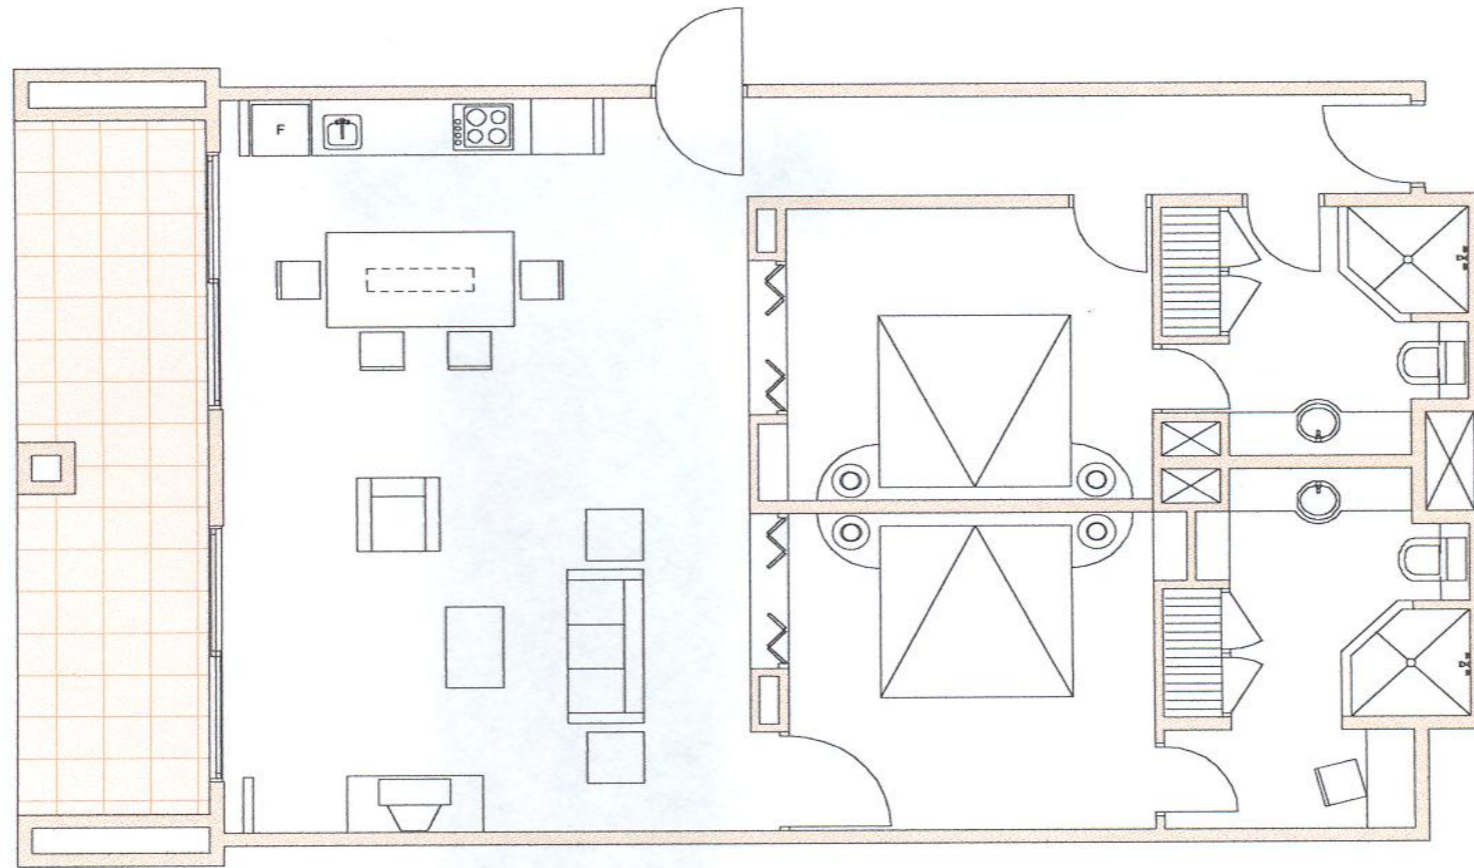

LUXURY TWO BEDROOM

TOTAL AREA
1392.34 sq. Ft
129.40 sq.mt