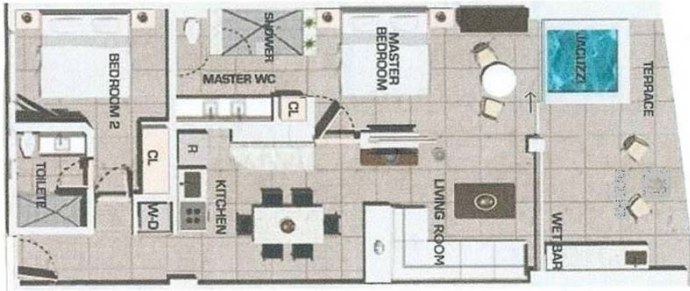

TWO BEDROOM EXECUTIVE

TOTAL AREA
1,168.65 sq. Ft
108.57 sq.mt

TOTAL AREA
1,091.32 sq. Ft
101.38 sq.mt