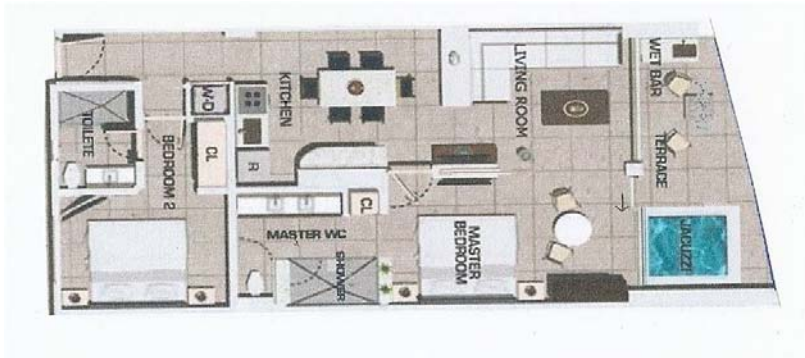

TWO BEDROOM EXECUTIVE

TOTAL AREA
1,168.65 sq. Ft
108.57 sq.mt

TOTAL AREA
1,091.32 sq. Ft
101.38 sq.mt