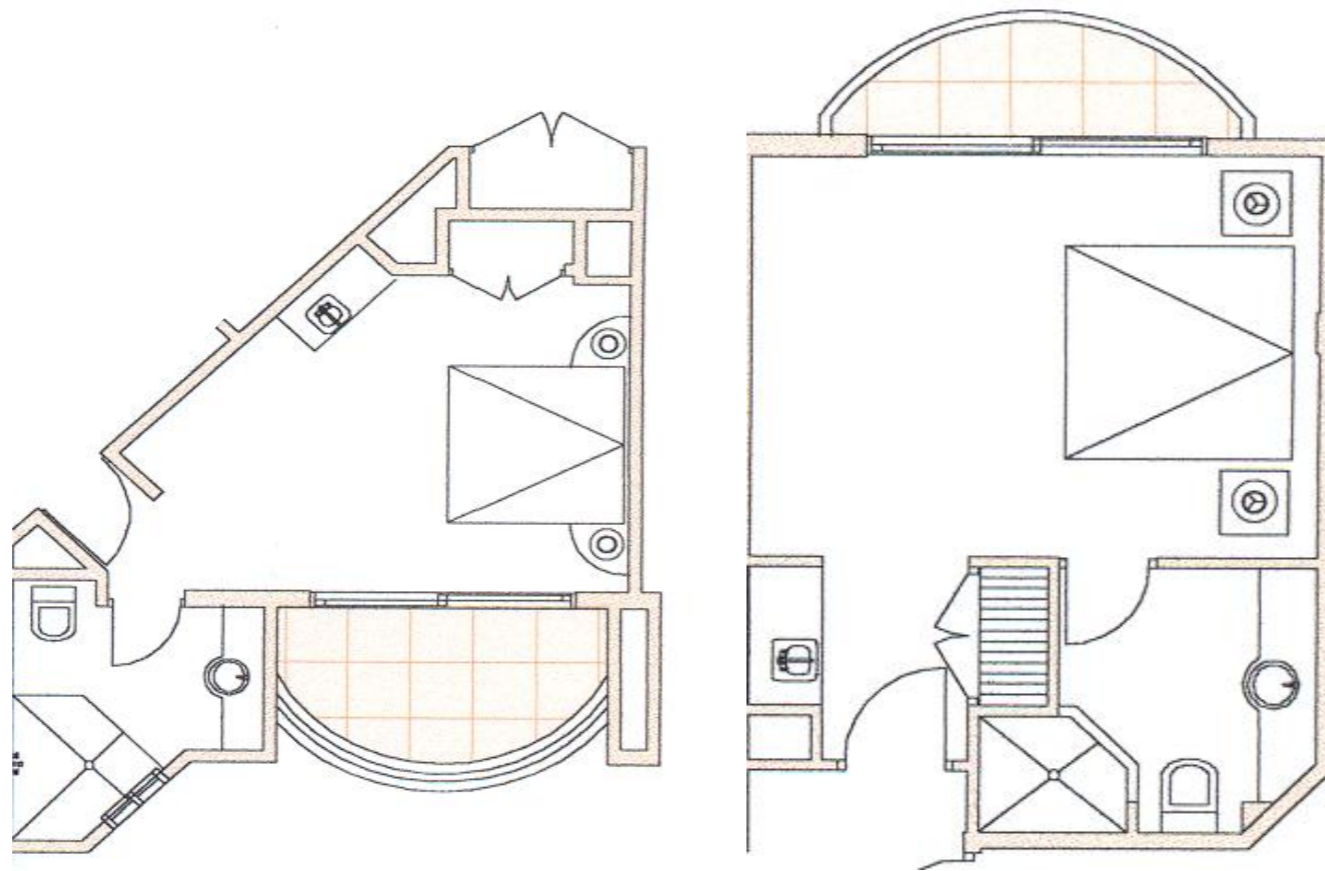

LUXURY STUDIOS

TOTAL AREA
541.55 sq. Ft
50.33 sq.mt