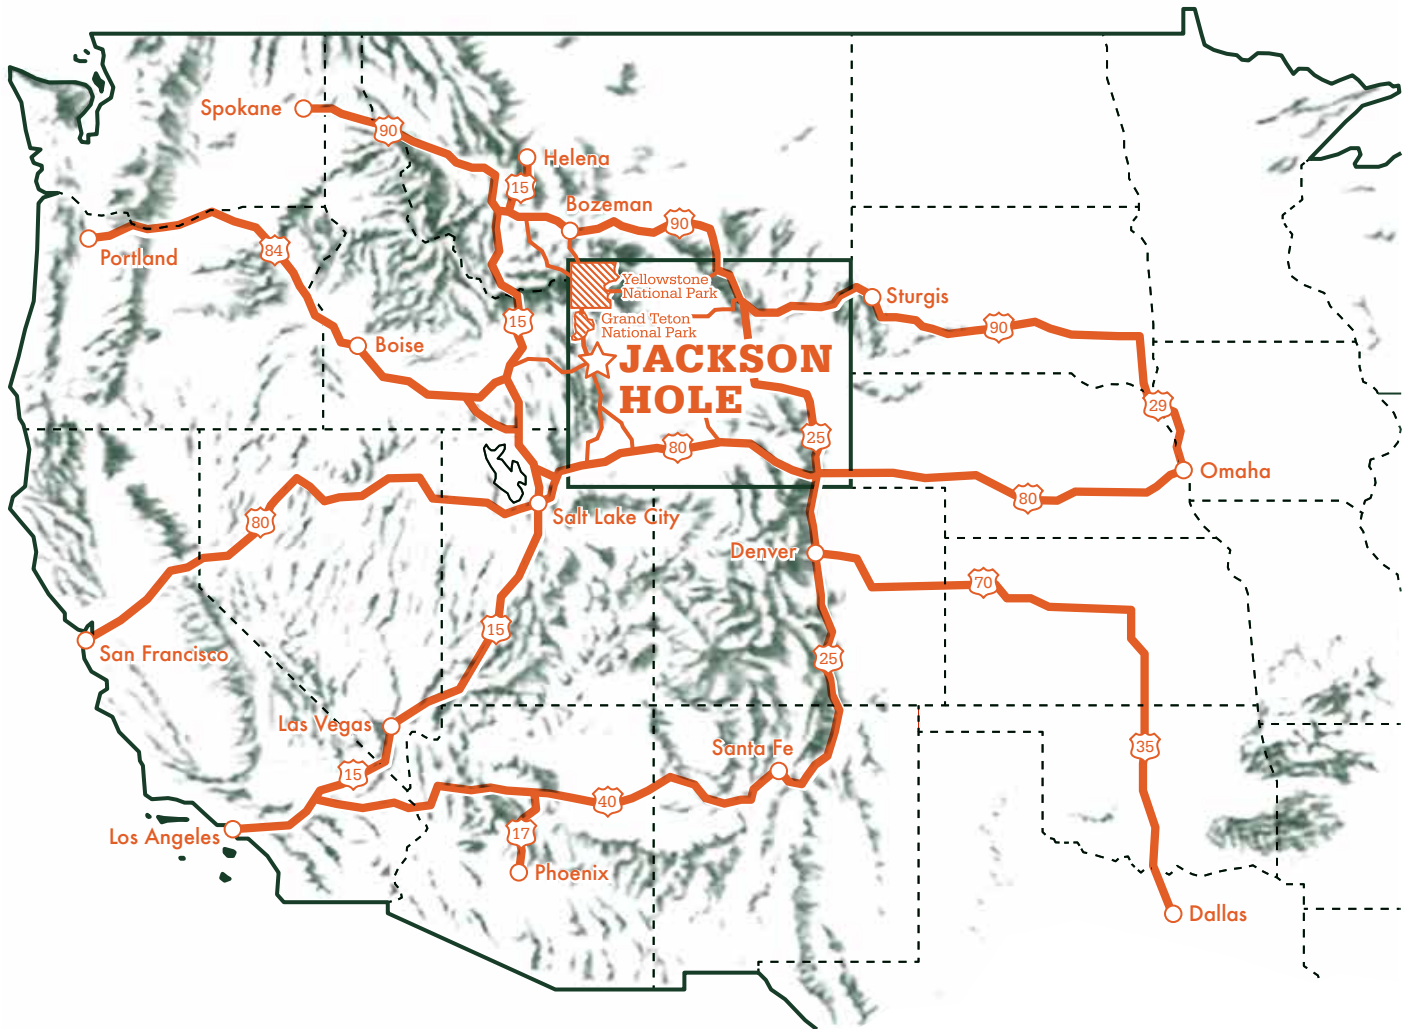

Take a road trip to

JACKSON HOLE

WYOMING

Hotel Terra Jackson Hole serves as the perfect basecamp for those visiting our neighboring national parks, Grand Teton and Yellowstone, as well as a scenic stop on your great American road trip. This summer pack up the SUV or the saddlebags and hit the road to Jackson Hole!

CITY	DISTANCE (MI.)	APPROX. DRIVE TIME (HR.)
Bozeman, MT	217	4
Helena, MT	279	5
Salt Lake City, UT	305	5
Boise, ID	371	6
Sturgis, SD	510	9
Denver, CO	519	9
Spokane, WA	538	10
Las Vegas, NV	677	15

CITY	DISTANCE (MI.)	APPROX. DRIVE TIME (HR.)
Portland, OR	774	12
Santa Fe, NM	777	13
San Francisco, CA	914	15
Phoenix, AZ	920	15
Omaha, NE	940	14
Los Angeles, CA	943	15
Dallas, TX	1296	20