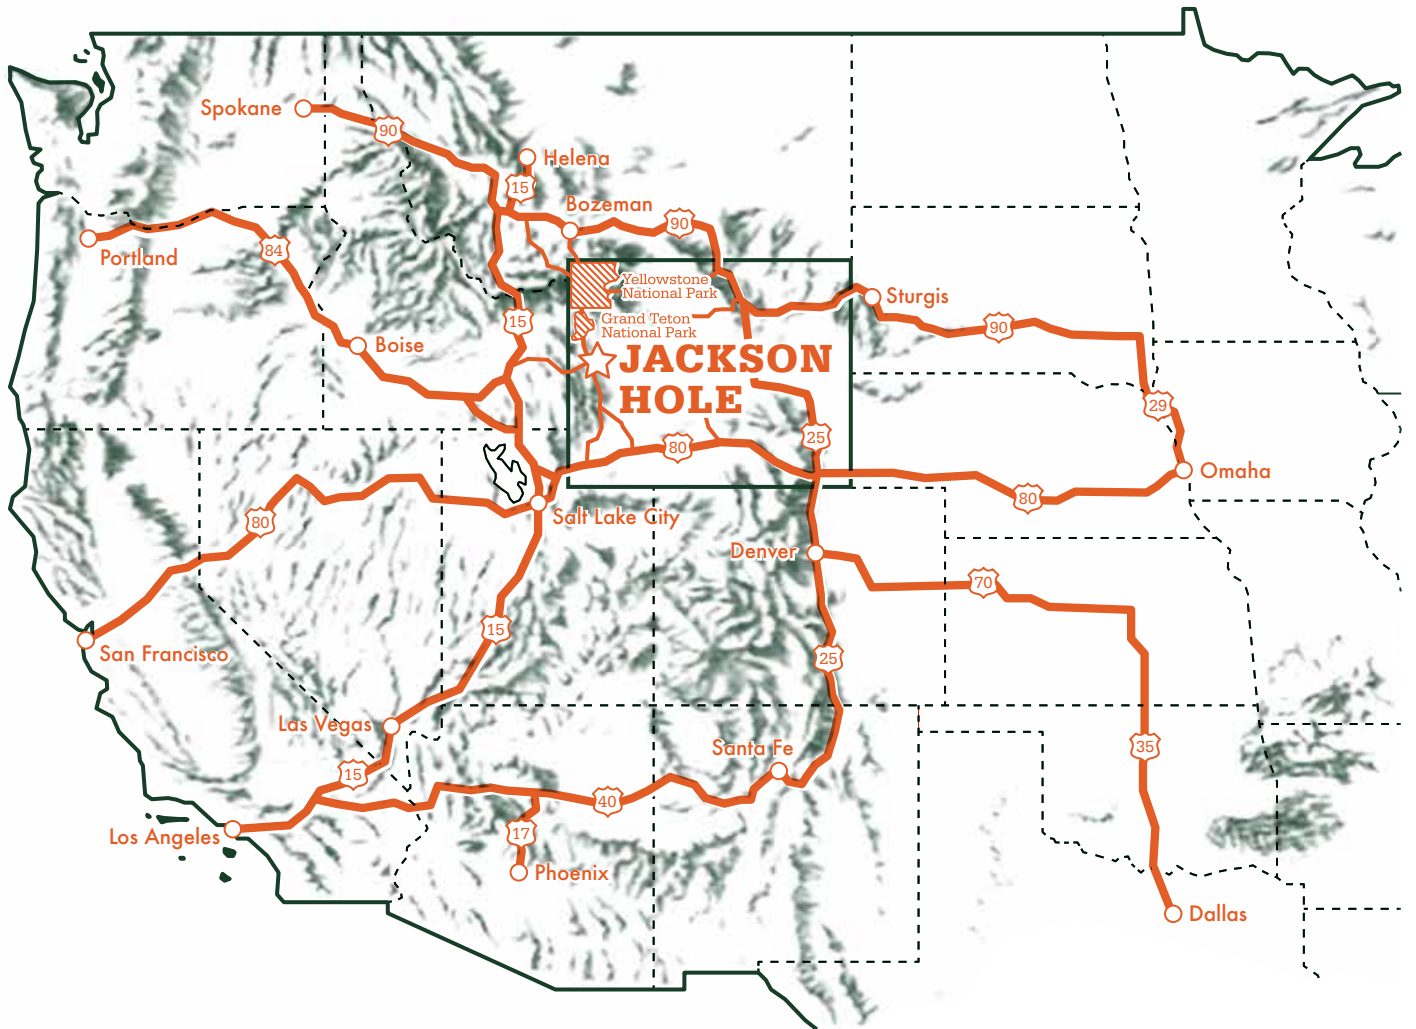

Take a road trip to

JACKSON HOLE

WYOMING

Hotel Terra Jackson Hole serves as the perfect basecamp for those visiting our neighboring national parks, Grand Teton and Yellowstone, as well as a scenic stop on your great American road trip. This summer pack up the SUV or the saddlebags and hit the road to Jackson Hole!

CITY	DISTANCE (MI.)	APPROX. DRIVE TIME (HR.)
Bozeman, MT	217	4
Helena, MT	279	5
Salt Lake City, UT	305	5
Boise, ID	371	6
Sturgis, SD	510	9
Denver, CO	519	9
Spokane, WA	538	10
Las Vegas, NV	677	15

CITY	DISTANCE (MI.)	APPROX. DRIVE TIME (HR.)
Portland, OR	774	12
Santa Fe, NM	777	13
San Francisco, CA	914	15
Phoenix, AZ	920	15
Omaha, NE	940	14
Los Angeles, CA	943	15
Dallas, TX	1296	20