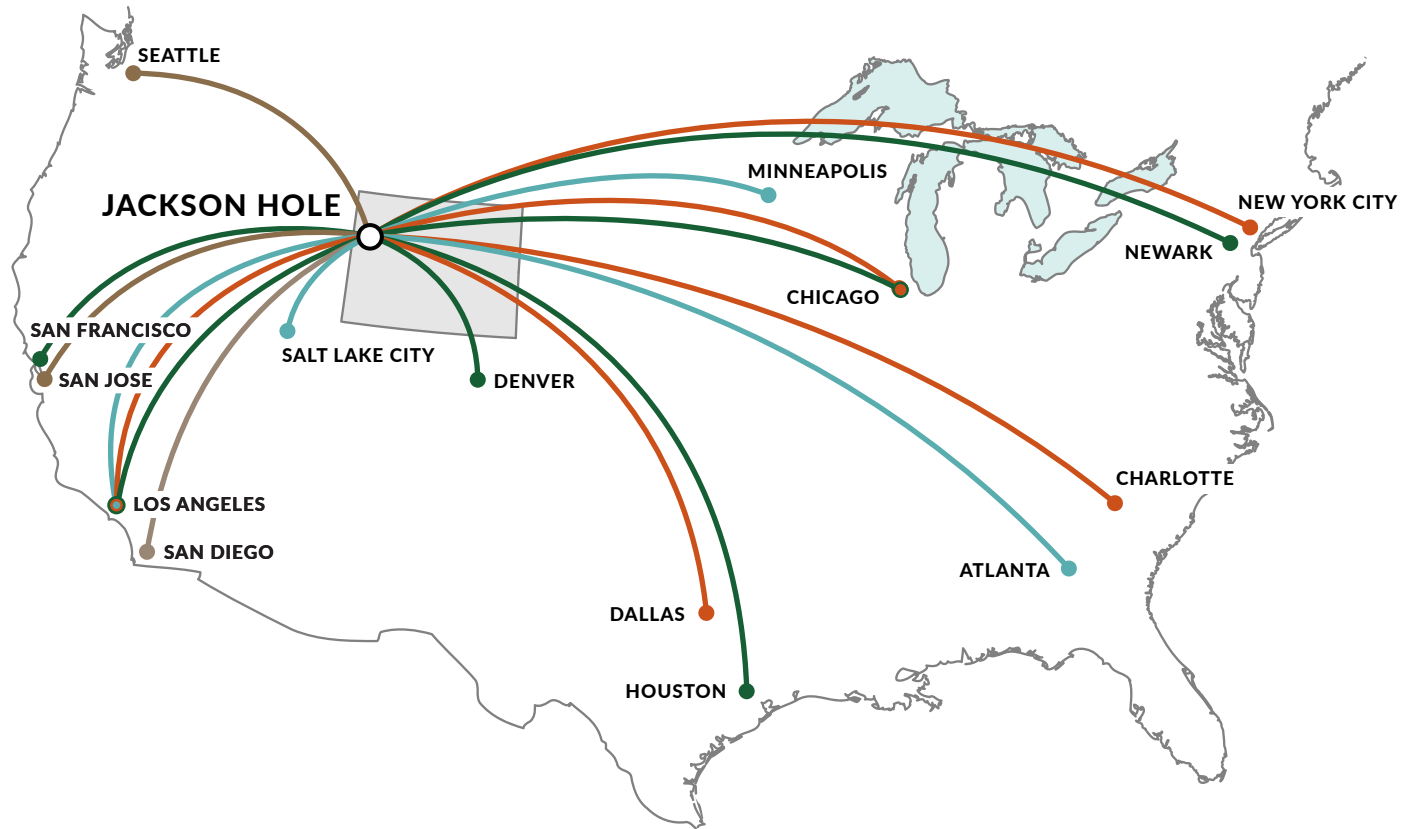

2020 TO 2021 WINTER NON-STOP JET SERVICE TO JACKSON HOLE

DELTA: LOS ANGELES, SALT LAKE CITY, ATLANTA, AND MINNEAPOLIS.

UNITED: SAN FRANCISCO, LOS ANGELES, DENVER, HOUSTON, CHICAGO, AND NEWARK.

AMERICAN: LOS ANGELES, DALLAS, CHARLOTTE, CHICAGO, AND NEW YORK.

ALASKA: SEATTLE, SAN JOSE, AND SAN DIEGO.