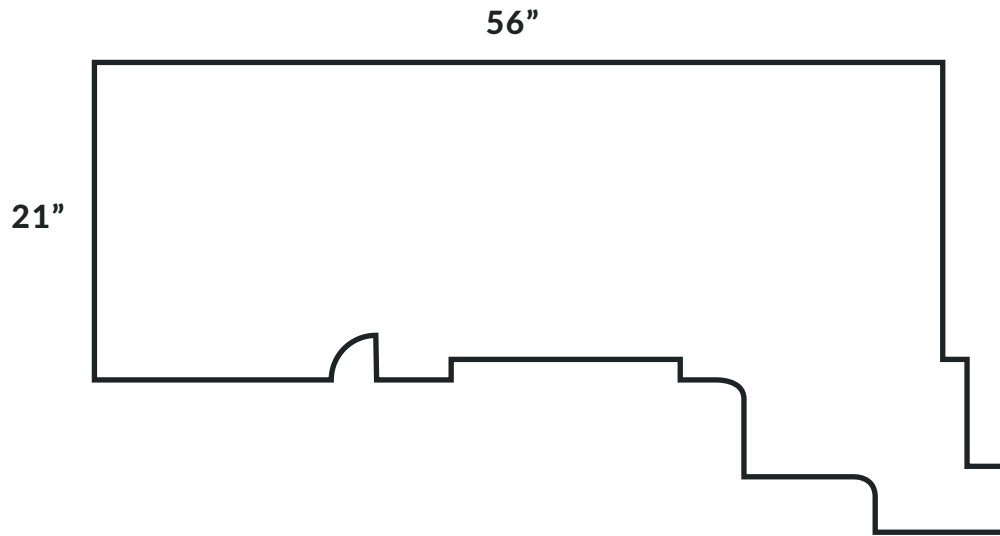

Hotel Zoe

FISHERMAN'S WHARF

COURTYARD

	APPROX SQ. FT.	CEILING	SIZE	U-SHAPE	BANQUET	COCKTAIL	MAX CAP	THEATER	CLASS	BOARD
COURTYARD	1176	-	56 X 21	-	-	-	80	-	-	-

NOBLE HOUSE
HOTELS & RESORTS

HOTELZOESF.COM | 415.292.4545 | SAN FRANCISCO, CA

Hotel Zoe

FISHERMAN'S WHARF

BELVEDERE

	APPROX SQ. FT.	CEILING	SIZE	U-SHAPE	BANQUET	COCKTAIL	MAX CAP	THEATER	CLASS	BOARD
BELVEDERE	311	8	17 X 19	12	30	30	30	30	12	12

NOBLE HOUSE
HOTELS & RESORTS

HOTELZOESF.COM | 415.292.4545 | SAN FRANCISCO, CA

Hotel Zoe

FISHERMAN'S WHARF

FARALLON

	APPROX SQ. FT.	CEILING	SIZE	U-SHAPE	BANQUET	COCKTAIL	MAX CAP	THEATER	CLASS	BOARD
FARALLON	437	8	17 X 24	14	40	40	40	40	24	16

NOBLE HOUSE
HOTELS & RESORTS

HOTELZOESF.COM | 415.292.4545 | SAN FRANCISCO, CA

Hotel Zoe

FISHERMAN'S WHARF

FARALLON - BELVEDERE

	APPROX SQ. FT.	CEILING	SIZE	U-SHAPE	BANQUET	COCKTAIL	MAX CAP	THEATER	CLASS	BOARD
FARALLON-BELVEDERE	748	8	17 X 43	18	70	70	70	70	36	20

NOBLE HOUSE
HOTELS & RESORTS