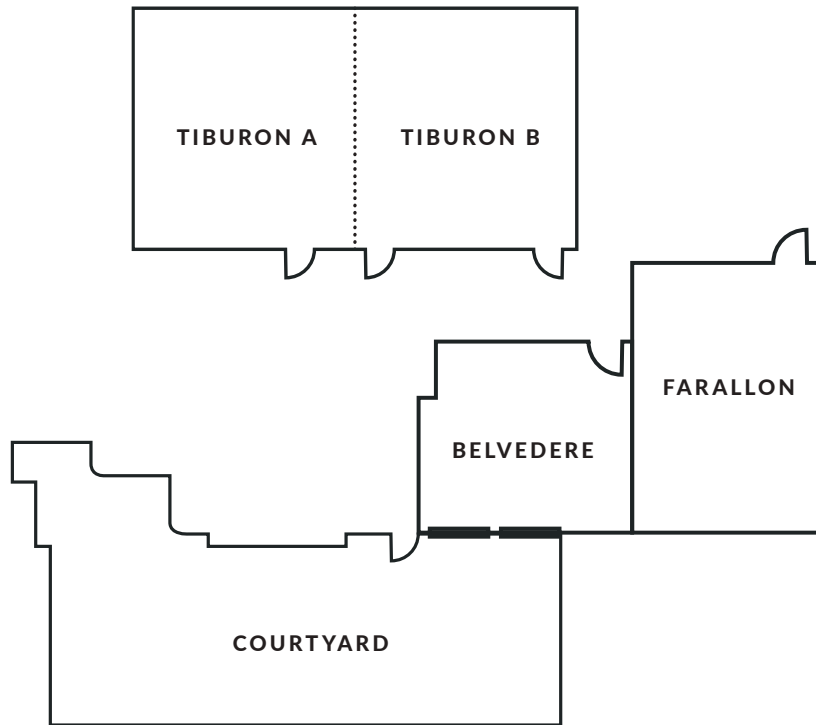

Hotel Zoe

FISHERMAN'S WHARF

FARALLON - BELVEDERE

	APPROX SQ. FT.	CEILING	SIZE	U-SHAPE	BANQUET	COCKTAIL	MAX CAP	THEATER	CLASS	BOARD
FARALLON-BELVEDERE	748	8	17 X 43	18	70	70	70	70	36	20

NOBLE HOUSE
HOTELS & RESORTS

HOTELZOESF.COM | 415.292.4545 | SAN FRANCISCO, CA

Hotel Zoe

FISHERMAN'S WHARF

TIBURON

	APPROX SQ. FT.	CEILING	SIZE	U-SHAPE	BANQUET	COCKTAIL	MAX CAP	THEATER	CLASS	BOARD
TIBURON	1180	8	46 X 25	40	80	80	80	80	48	40
TIBURON A	590	8	23 X 25	20	40	40	40	40	24	20
TIBURON B	590	8	23 X 25	20	40	40	40	40	24	20

NOBLE HOUSE
HOTELS & RESORTS

Hotel Zoe

FISHERMAN'S WHARF

	APPROX SQ. FT.	CEILING	SIZE	U-SHAPE	BANQUET	COCKTAIL	MAX CAP	THEATER	CLASS	BOARD
COURTYARD	1176	-	56 X 21	-	-	-	80	-	-	-
FARALLON-BELVEDERE	748	8	17 X 43	18	70	70	70	70	36	20
FARALLON	427	8	17 X 24	40	40	40	40	40	24	16
BELVEDERE	311	8	17 X 19	12	30	30	30	30	12	12
TIBURON	1180	8	46 X 25	40	80	80	80	80	48	40
TIBURON A	590	8	23 X 25	20	40	40	40	40	24	20
TIBURON B	590	8	23 X 25	20	40	40	40	40	24	20