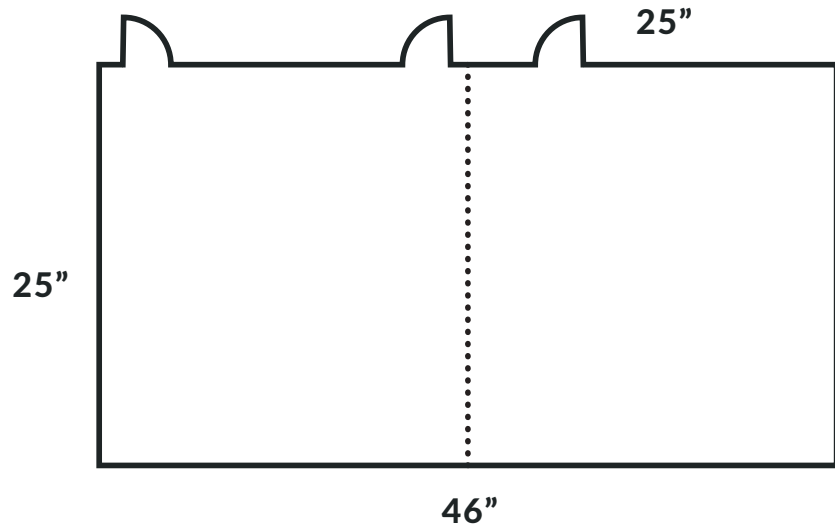

Hotel Zoe

FISHERMAN'S WHARF

BELVEDERE

	APPROX SQ. FT.	CEILING	SIZE	U-SHAPE	BANQUET	COCKTAIL	MAX CAP	THEATER	CLASS	BOARD
BELVEDERE	311	8	17 X 19	12	30	30	30	30	12	12

NOBLE HOUSE
HOTELS & RESORTS

HOTELZOESF.COM | 415.292.4545 | SAN FRANCISCO, CA

Hotel Zoe

FISHERMAN'S WHARF

FARALLON

	APPROX SQ. FT.	CEILING	SIZE	U-SHAPE	BANQUET	COCKTAIL	MAX CAP	THEATER	CLASS	BOARD
FARALLON	437	8	17 X 24	14	40	40	40	40	24	16

NOBLE HOUSE
HOTELS & RESORTS

HOTELZOESF.COM | 415.292.4545 | SAN FRANCISCO, CA

Hotel Zoe

FISHERMAN'S WHARF

FARALLON - BELVEDERE

	APPROX SQ. FT.	CEILING	SIZE	U-SHAPE	BANQUET	COCKTAIL	MAX CAP	THEATER	CLASS	BOARD
FARALLON-BELVEDERE	748	8	17 X 43	18	70	70	70	70	36	20

NOBLE HOUSE
HOTELS & RESORTS

HOTELZOESF.COM | 415.292.4545 | SAN FRANCISCO, CA

Hotel Zoe

FISHERMAN'S WHARF

TIBURON

	APPROX SQ. FT.	CEILING	SIZE	U-SHAPE	BANQUET	COCKTAIL	MAX CAP	THEATER	CLASS	BOARD
TIBURON	1180	8	46 X 25	40	80	80	80	80	48	40
TIBURON A	590	8	23 X 25	20	40	40	40	40	24	20
TIBURON B	590	8	23 X 25	20	40	40	40	40	24	20