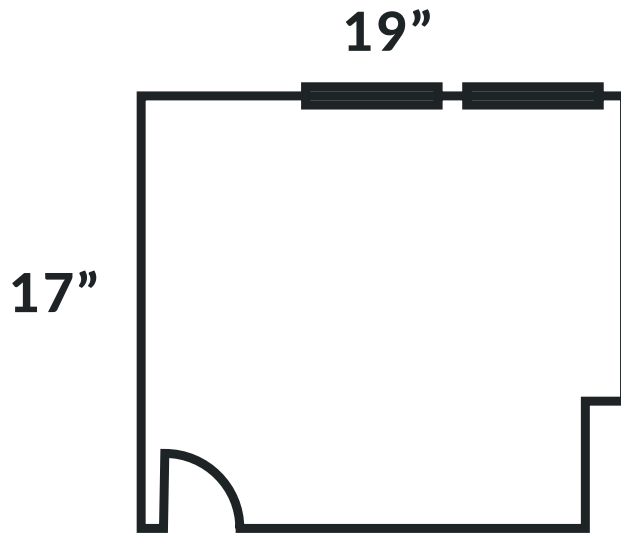

Hotel Zoe

FISHERMAN'S WHARF

COURTYARD

	APPROX SQ. FT.	CEILING	SIZE	U-SHAPE	BANQUET	COCKTAIL	MAX CAP	THEATER	CLASS	BOARD
COURTYARD	1176	-	56 X 21	-	-	-	80	-	-	-

NOBLE HOUSE
HOTELS & RESORTS

HOTELZOESF.COM | 415.292.4545 | SAN FRANCISCO, CA

Hotel Zoe

FISHERMAN'S WHARF

BELVEDERE

	APPROX SQ. FT.	CEILING	SIZE	U-SHAPE	BANQUET	COCKTAIL	MAX CAP	THEATER	CLASS	BOARD
BELVEDERE	311	8	17 X 19	12	30	30	30	30	12	12

NOBLE HOUSE
HOTELS & RESORTS

HOTELZOESF.COM | 415.292.4545 | SAN FRANCISCO, CA

Hotel Zoe

FISHERMAN'S WHARF

FARALLON

	APPROX SQ. FT.	CEILING	SIZE	U-SHAPE	BANQUET	COCKTAIL	MAX CAP	THEATER	CLASS	BOARD
FARALLON	437	8	17 X 24	14	40	40	40	40	24	16

NOBLE HOUSE
HOTELS & RESORTS

HOTELZOESF.COM | 415.292.4545 | SAN FRANCISCO, CA

Hotel Zoe

FISHERMAN'S WHARF

FARALLON - BELVEDERE

	APPROX SQ. FT.	CEILING	SIZE	U-SHAPE	BANQUET	COCKTAIL	MAX CAP	THEATER	CLASS	BOARD
FARALLON-BELVEDERE	748	8	17 X 43	18	70	70	70	70	36	20

NOBLE HOUSE
HOTELS & RESORTS