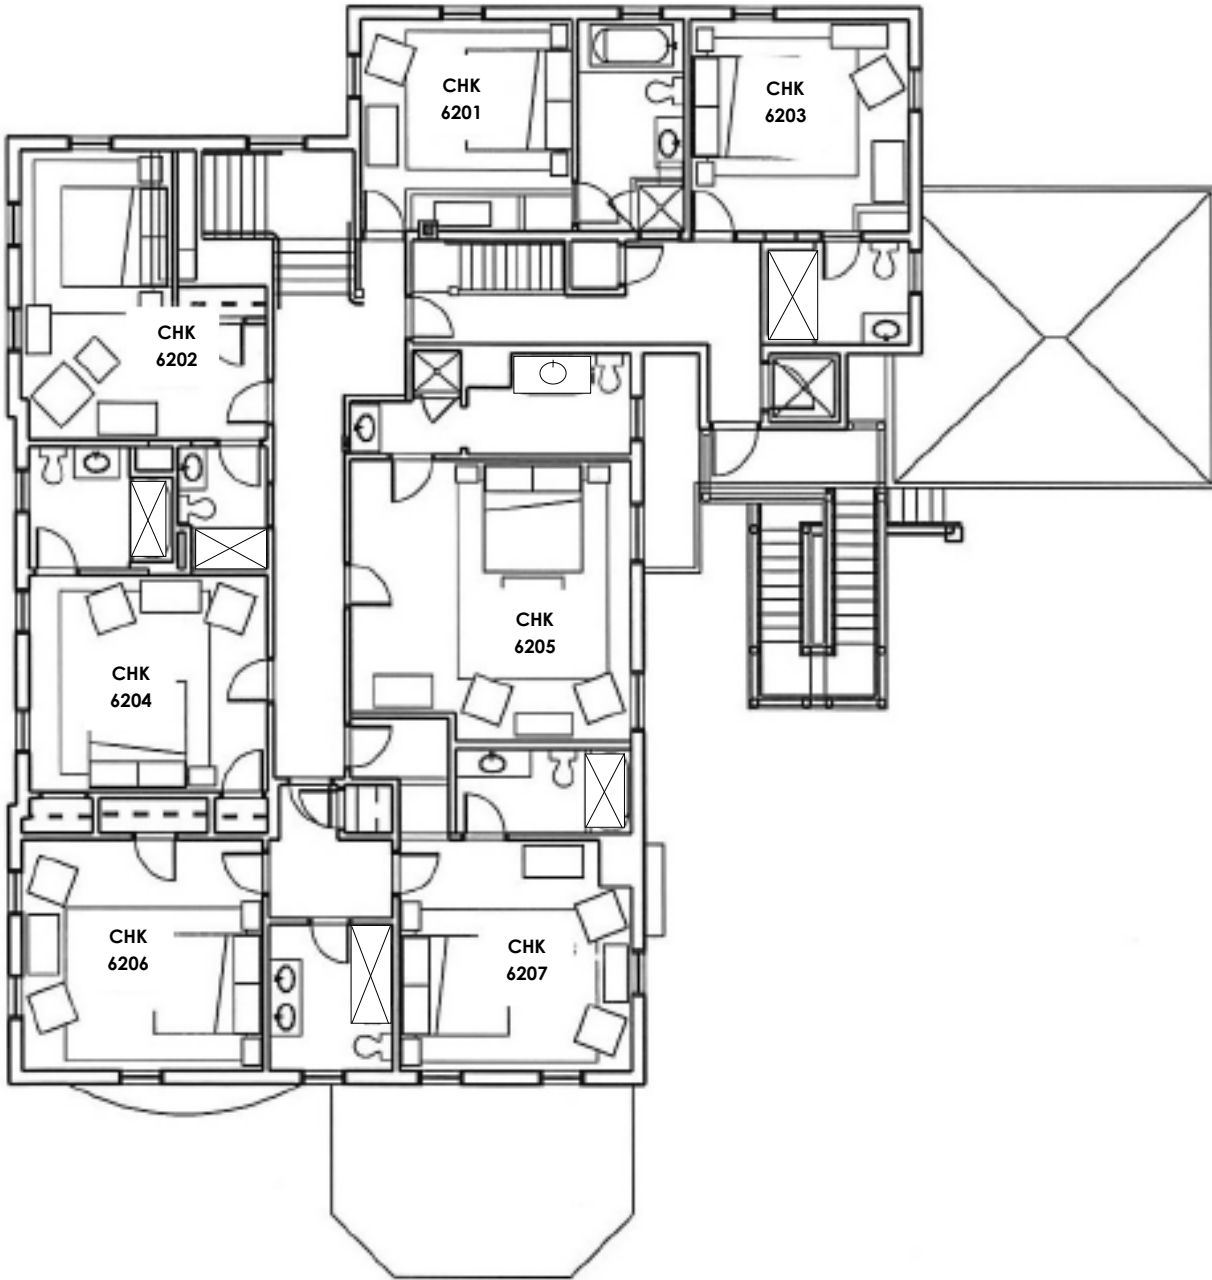

CHEROKEE COTTAGE
First Floor

- ROOM TYPE KEY**
- CHKS: Cherokee King Suite
 - CHDK: Cherokee Deluxe King
 - CHQQ: Cherokee Double Queen

CHEROKEE COTTAGE
Second Floor

ROOM TYPE KEY
 CHK: Cherokee King