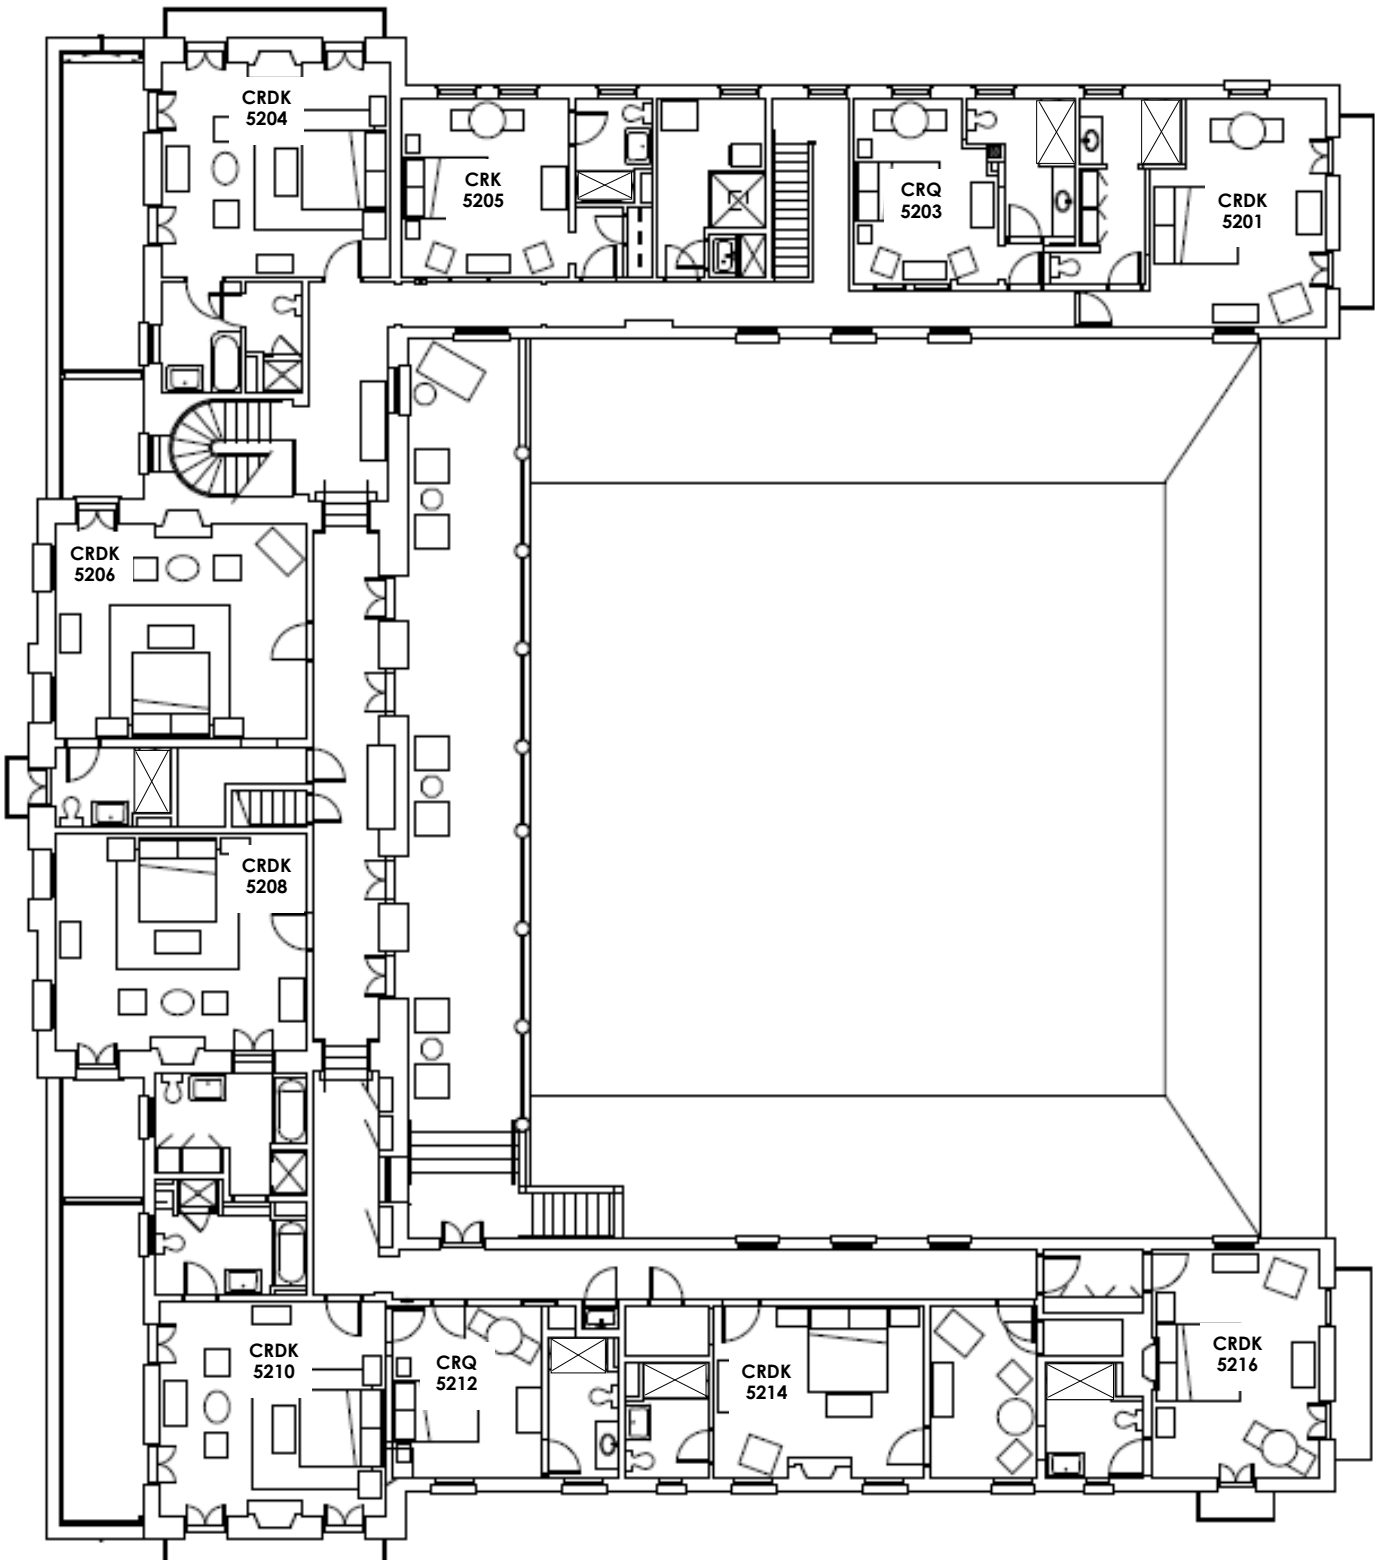

CRANE COTTAGE
First Floor

ROOM TYPE KEY

- CRQQ: Crane Double Queen
- CRDK: Crane Deluxe King
- CRKS: Crane King Suite

CRANE COTTAGE
Second Floor

ROOM TYPE KEY
 CRK: Crane King
 CRDK: Crane Deluxe King
 CRQ: Crane Queen