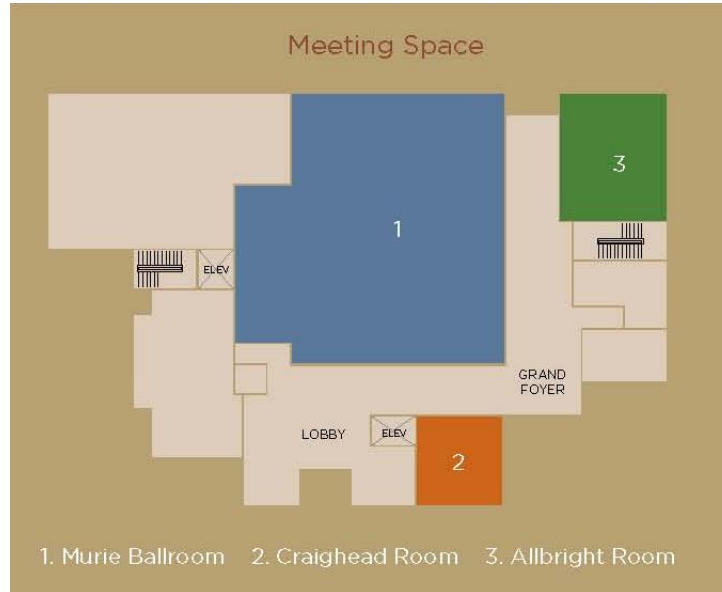

HOTEL TERRA

JACKSON HOLE

Conference and Event Space

Indoor Function Space	Sq Feet	Rounds 10	Reception	Classroom	U-Shape	Conference	Theater
Murie Ballroom	2,885	160	250	150	50	-	200
Murie Ballroom A	1,425	60	125	54	30	24	50
Murie Ballroom B	1,425	80	125	54	36	24	70
Murie Foyer		-	150	-	-	-	-
Albright Room	644	40	60	24	24	16	40
Craighead Boardroom	300	30	30	18	12	12	20
Total Indoor Function Space	3,829						
Outdoor Function Space							
Murie Patio	600	32	50	-	-	-	-
Infinity Pool Deck	1,500	-	75	-	-	-	-
Total Function Space	5,929						