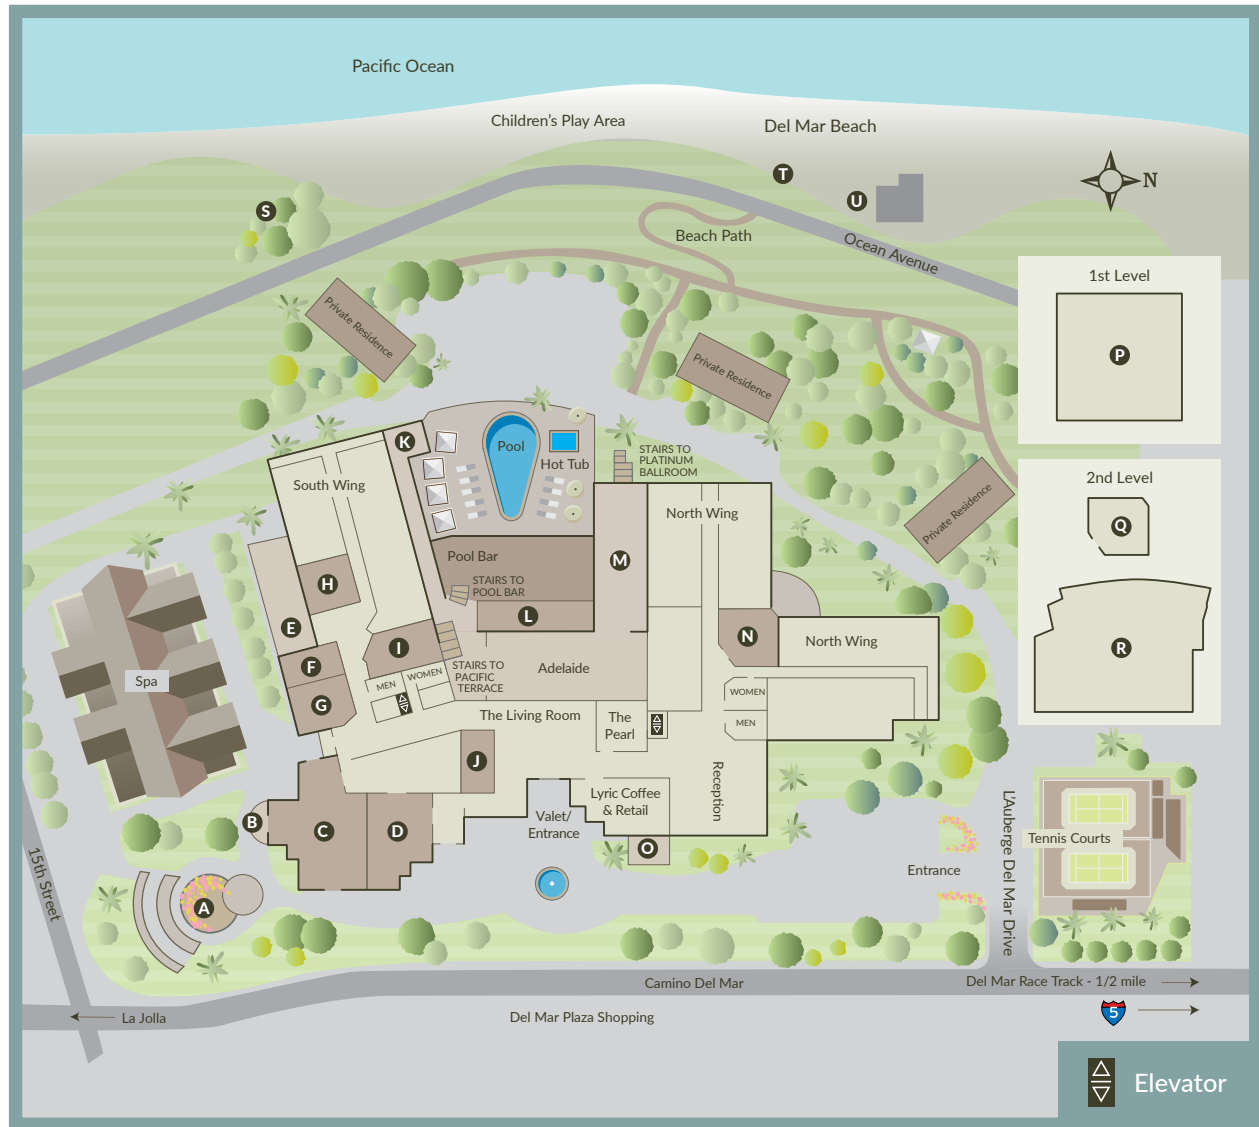

PROPERTY MAP

All sizes are approximate.

KEY

- | | | |
|--|--|--|
| A Amphitheater | I Sapphire Room | Q Board Room
<i>2nd level above Library</i> |
| B Ruby Patio | J The Living Room Bar | R Pacific Terrace
<i>2nd level above The Living Room</i> |
| C Ruby Room
<i>outdoor entrance only</i> | K Ocean Terrace | S Seagrove Park |
| D Topaz Room | L Platinum Terrace
<i>1st level</i> | T Powerhouse Park |
| E Emerald & Jade Terrace | M Sunset Terrace | U Powerhouse
Community Center |
| F Emerald Room | N Library | |
| G Fitness Center | O Lyric Coffee Patio | |
| H Jade Room | P Platinum Ballroom
<i>1st level</i> | |