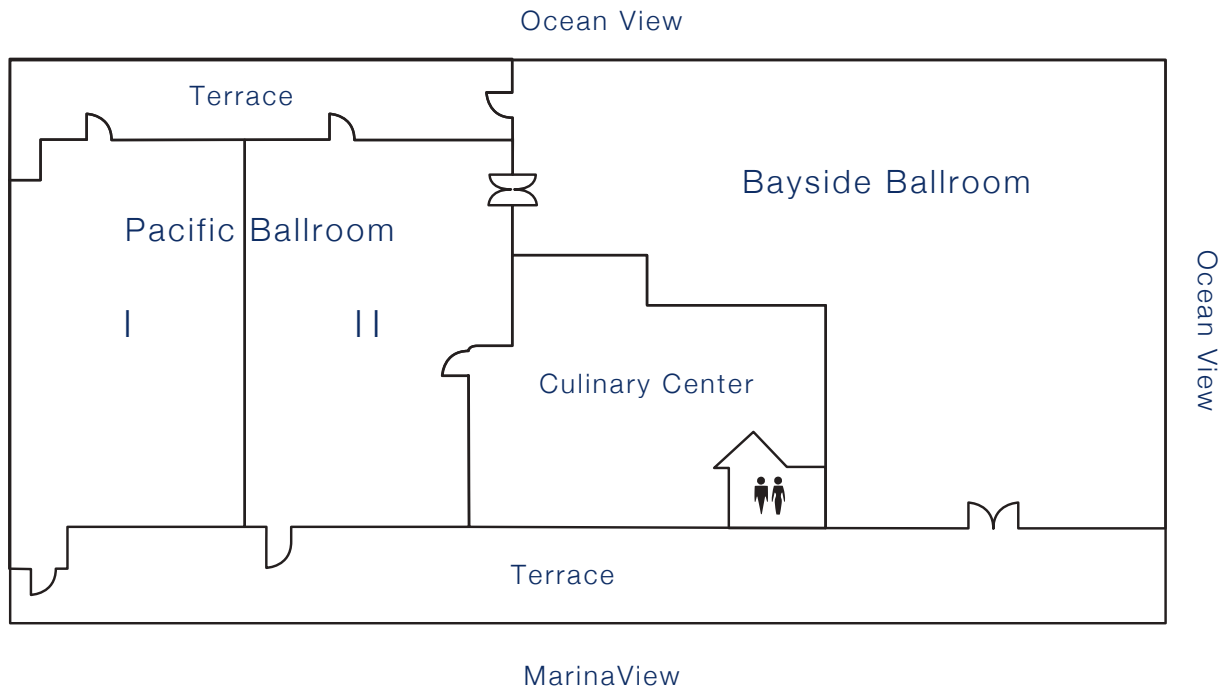

# BAYSIDE BALLROOM & PACIFIC BALLROOM

Function Room	Dimensions	Approx Sq Ft	Banquet	Reception	Classroom	Theatre	Conference	U-Shape
Bayside Ballroom	74' x 69'	3,500	280	300	150	300	60	50
Pacific Ballroom	49' x 65'	2,205	180	250	130	130	60	50
Pacific I	23' x 45'	1,035	80	100	50	50	40	30
Pacific II	26' x 45'	1,170	90	100	50	50	40	30

Capacities of the rooms may vary depending on function and set-up.