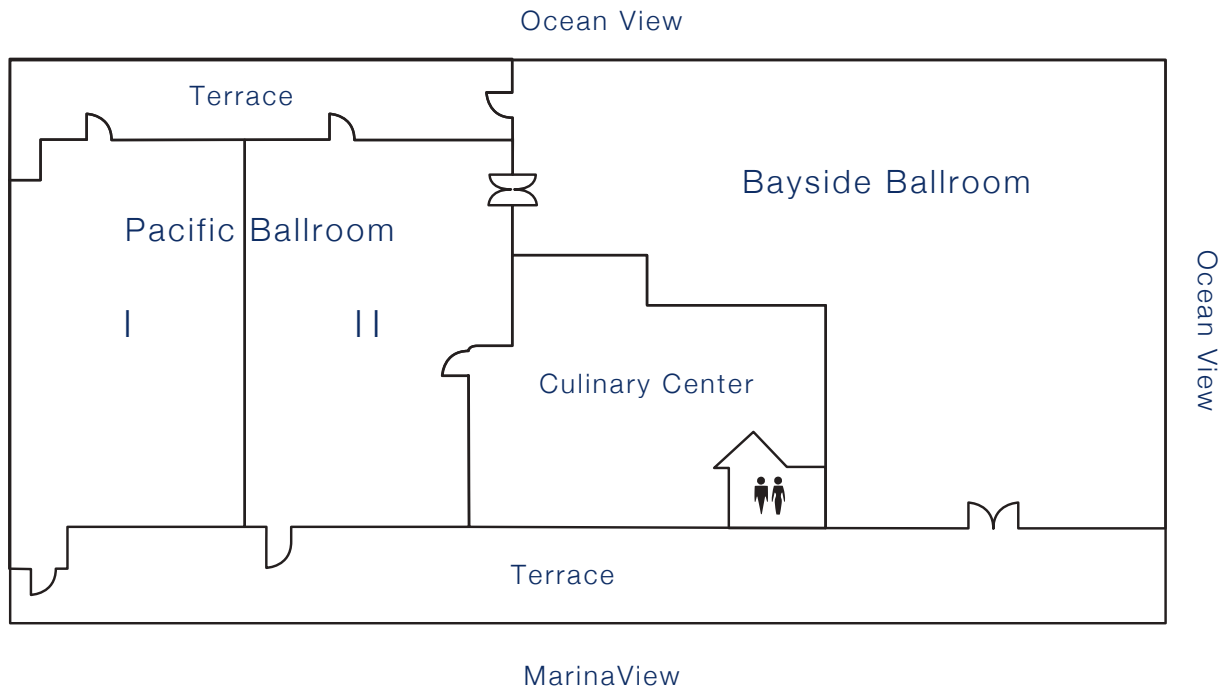

• THE •
PORTOFINO
 HOTEL & MARINA
 A NOBLE HOUSE HOTEL

BAYSIDE BALLROOM & PACIFIC BALLROOM

| Function Room | Dimensions | Approx Sq Ft | Banquet | Reception | Classroom | Theatre | Conference | U-Shape |
|------------------|------------|--------------|---------|-----------|-----------|---------|------------|---------|
| Bayside Ballroom | 74' x 69' | 3,500 | 280 | 300 | 150 | 300 | 60 | 50 |
| Pacific Ballroom | 49' x 65' | 2,205 | 180 | 250 | 130 | 130 | 60 | 50 |
| Pacific I | 23' x 45' | 1,035 | 80 | 100 | 50 | 50 | 40 | 30 |
| Pacific II | 26' x 45' | 1,170 | 90 | 100 | 50 | 50 | 40 | 30 |

Capacities of the rooms may vary depending on function and set-up.