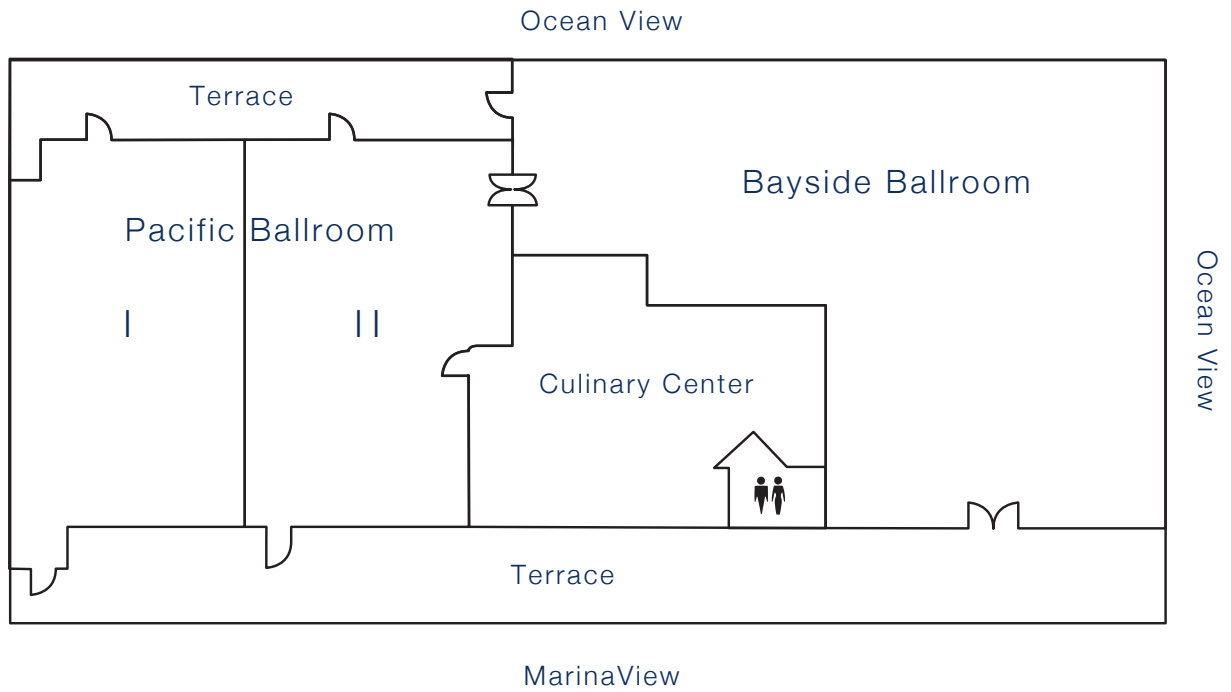

THE PORTOFINO
HOTEL & MARINA

BAYSIDE BALLROOM & PACIFIC BALLROOM

Function Room	Dimensions	Approx Sq Ft	Banquet	Reception	Classroom	Theatre	Conference	U-Shape
Bayside Ballroom	74' x 69'	3,500	280	300	150	300	60	50
Pacific Ballroom	49' x 65'	2,205	180	250	130	130	60	50
Pacific I	23' x 45'	1,035	80	100	50	50	40	30
Pacific II	26' x 45'	1,170	90	100	50	50	40	30

Capacities of the rooms may vary depending on function and set-up.