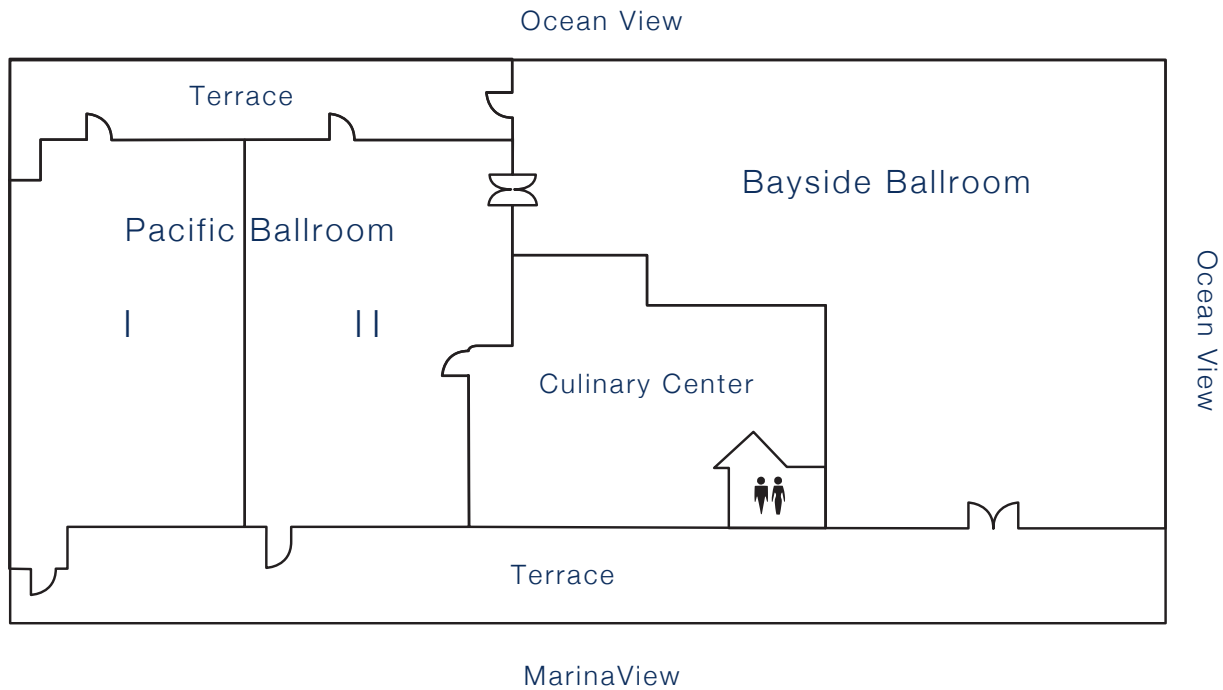

THE PORTOFINO
HOTEL & MARINA

BAYSIDE BALLROOM & PACIFIC BALLROOM

Function Room	Dimensions	Approx Sq Ft	Banquet	Reception	Classroom	Theatre	Conference	U-Shape
Bayside Ballroom	74' x 69'	3,500	280	300	150	300	60	50
Pacific Ballroom	49' x 65'	2,205	180	250	130	130	60	50
Pacific I	23' x 45'	1,035	80	100	50	50	40	30
Pacific II	26' x 45'	1,170	90	100	50	50	40	30

Capacities of the rooms may vary depending on function and set-up.