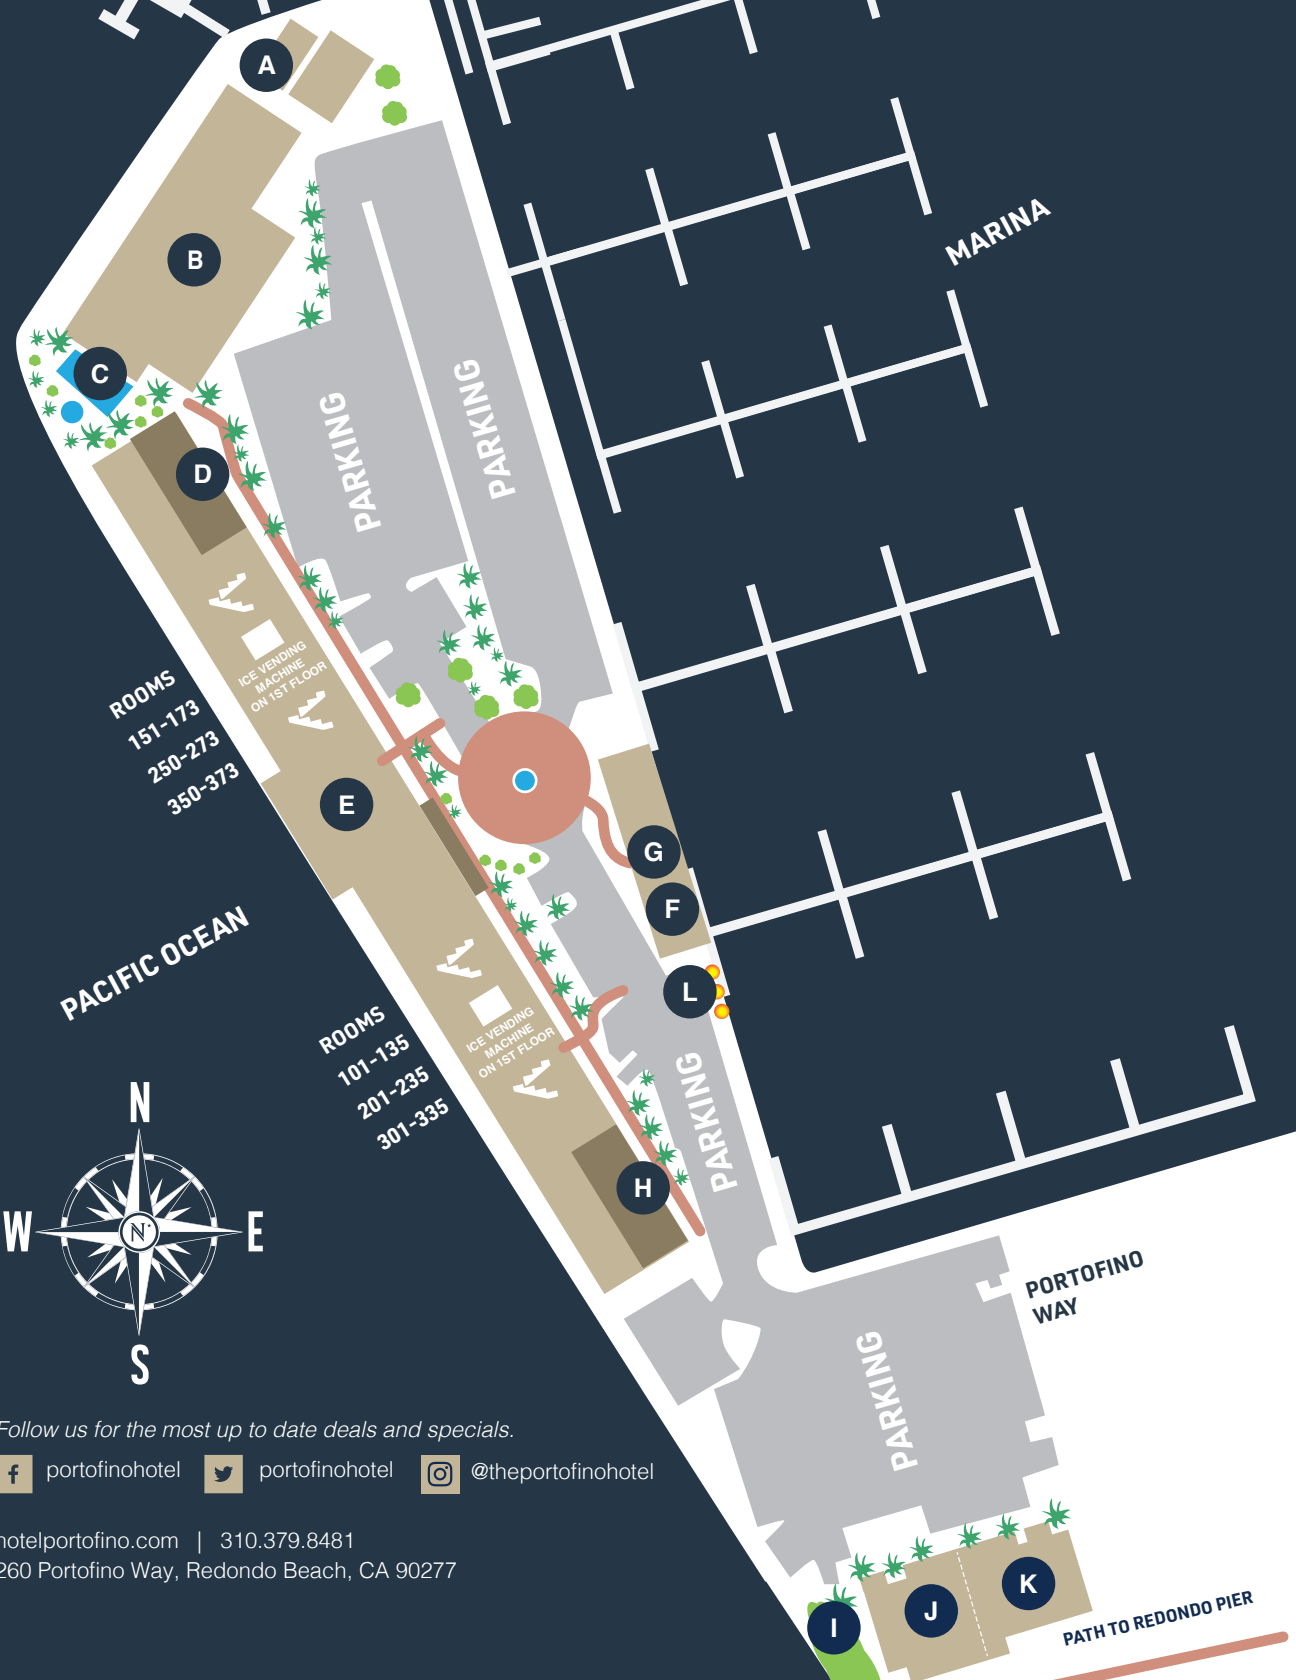

Property Map

- A** Dockside Adventure Center (Bike rentals available)
- B** Ocean Room (3rd floor)
Apartments
- C** Pool
- D** Fitness Room
- E** Business Center (2nd floor)
Harbor Room (2nd floor)
Redonda Room (3rd floor)
The Living Room (1st floor)
Lobby
- F** BALEEN Café
- G** BALEENkitchen
- H** Marina Room (1st floor)
- I** Seaside Lawn
- J** Bayside Ballroom
- K** Pacific Ballroom
- L** Fire Pits