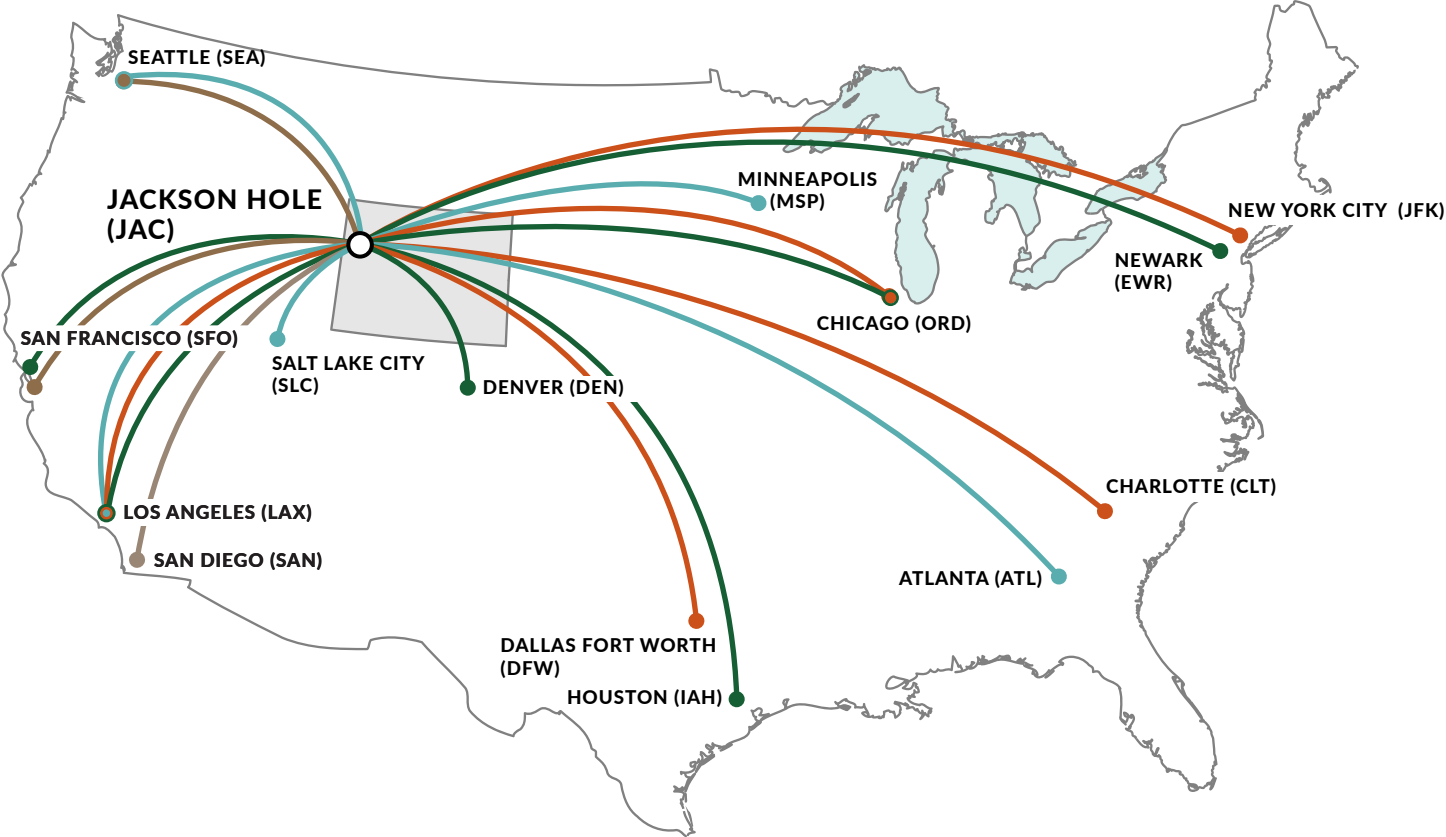

2021 TO 2022 WINTER NON-STOP JET SERVICE TO JACKSON HOLE

DELTA: SEATTLE, LOS ANGELES, SALT LAKE CITY, ATLANTA, AND MINNEAPOLIS.
UNITED: SAN FRANCISCO, LOS ANGELES, DENVER, HOUSTON, CHICAGO, AND NEWARK.
AMERICAN: LOS ANGELES, DALLAS FORT WORTH, CHARLOTTE, CHICAGO, AND NEW YORK.
ALASKA: SEATTLE AND SAN DIEGO.